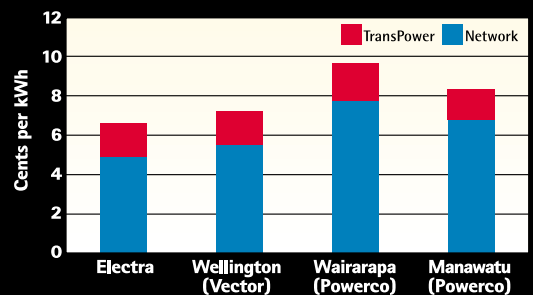

This page is proudly sponsored each fortnight by Electra and its subsidiary companies. www.electra.co.nz

Phone 0800 263 264 We can finance your next vehicle